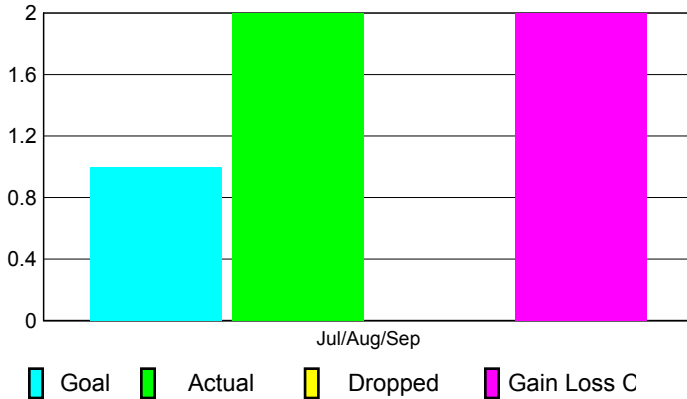

2010-2011 GMT Reports for District (or Undistricted) **District 324B2**

GMT: Adv K G RAMA KRISHNA MUR

Location: INDIA

GMT CA: 6

CLUBS

Club Results
2010-2011

Clubs
2009-2010

Month	New Club Goal	Actual New Clubs	Actual Dropped Clubs	Gain/Loss of Clubs	Gain/Loss of Clubs
Jul/Aug/Sep	1	2	0	2	1
Totals	1	2	0	2	1

Club Results 2010-2011

Goal, New, Dropped, Gain/Loss

Comparison of Club Gain/Loss

Current Year Compared to the Previous Year

YTD Status Quo Clubs 2010-2011

Status Quo Clubs Compared to Status Quo Members

MEMBERSHIP