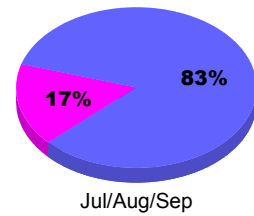

Membership Results
2010-2011

Membership
2009-2010

Month	Net Memb Goal	Actual New Memb	Actual Dropped Memb	Gain/Loss of Memb	Gain/Loss of Memb
Jul/Aug/Sep	174	252	-285	-33	0
Totals	174	252	-285	-33	0

Membership Results 2010-2011

Goal, New, Dropped, Gain/Loss

Comparison of Membership Gain/Loss

Current Year Compared to the Previous Year

Gender Comparison 2010-2011

■ Male ■ Female