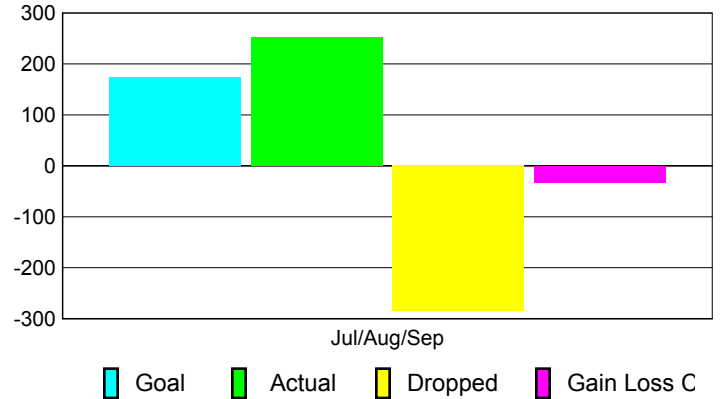

Membership Results 2010-2011

Goal, New, Dropped, Gain/Loss